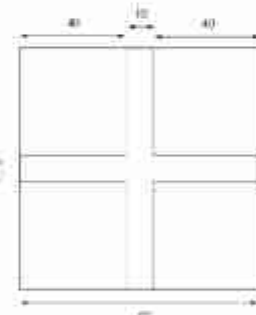

FESTIVAL | 2015
LESA | 2023

NATEČAJ PRASTOL

2023

1

2023

2

The material is painted recycled wood

2023